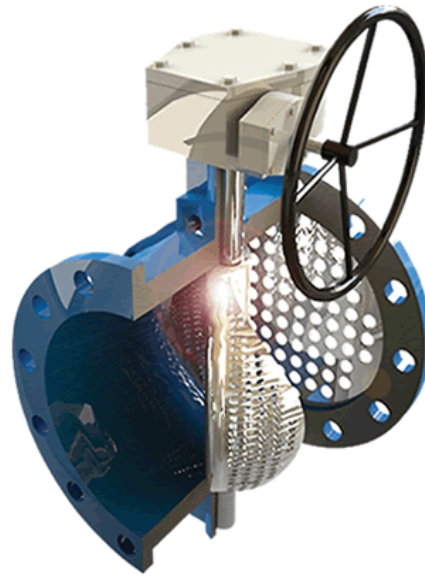

# Evolution Valves

## The Next Epoch

Evolution Valves are a UK based valve manufacturer with sales offices in the USA. We manufacture bespoke industrial valves for severe service and critical applications in the upstream and downstream sectors of the oil and gas industry, petrochemical, power and mining industries. We specialise in a range of high performance isolation and specialist fine control Butterfly valves which can be used to satisfy the most demanding applications. Evolution Valves are especially well positioned to service the growing LNG market where the demands for reliable cryogenic valves to regulate and isolate flow are rising exponentially. Exacting safety requirements, extreme process conditions and exotic materials all demand bespoke engineering which can be obtained from Evolution Valves. Evolution Valves is renowned as the premier manufacturer of fine control Butterfly valves. Our range covers every possible process and application. Our engineers have refined the existing Triple Offset into a world beating valve with patented technology that results in superior sealing performance.

Products:	Benefits:
High Performance Triple Offset	High pressure, zero leakage
High Performance Double Offset	Low cost, tight shut off good control
Swing Clear	Very fine and repeatable control
Rubber Lined	Low cost, tight shut off, fire safe available!